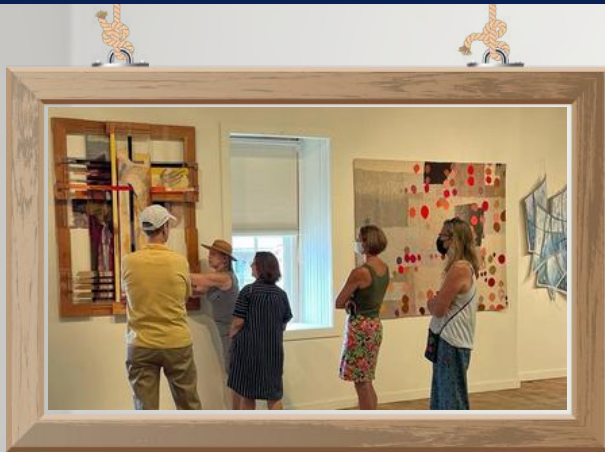

Fiber, Fabric, Fashion NHArts popular runway fashion show opener and Off the Loom, and Weaving Re-Imagined are devoted to established and emerging designers and fiber artists.